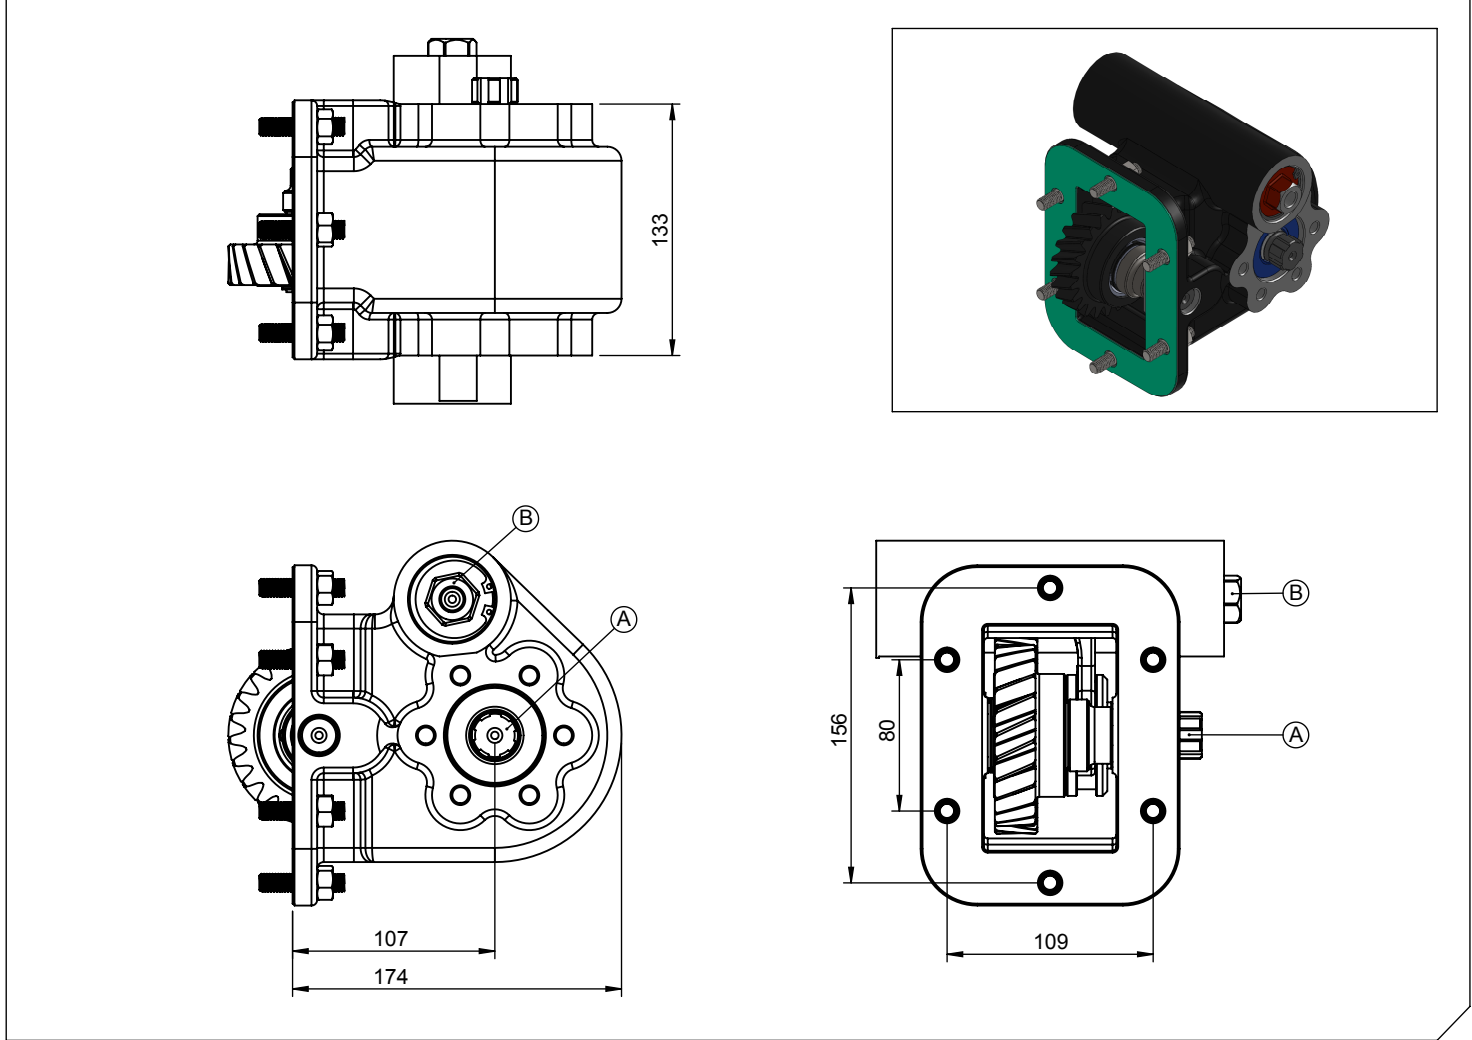

Vehicle Type	JAC 3.8
Gearbox Type	LC6T55

Product Code	JAC.02.LC6T55.H.KF
--------------	---------------------------

Products Views

Component Details

A : PTO Output (Standard DIN 5463 6X21X25 UNI 3 Bolt)
Direct mounting ISO 4 bolt mtg. adapter
Drive flange
B : Air Inlet R1/4"

Technical Details

Power	Maximum Torque		Input/Output	Mounting Side	Control Type
	kW	Nm			
21.6	206	21	1/0.9	Left Side	Pneumatic
				Weight	Sense of Rotation
				13 kg	Opposite of Input